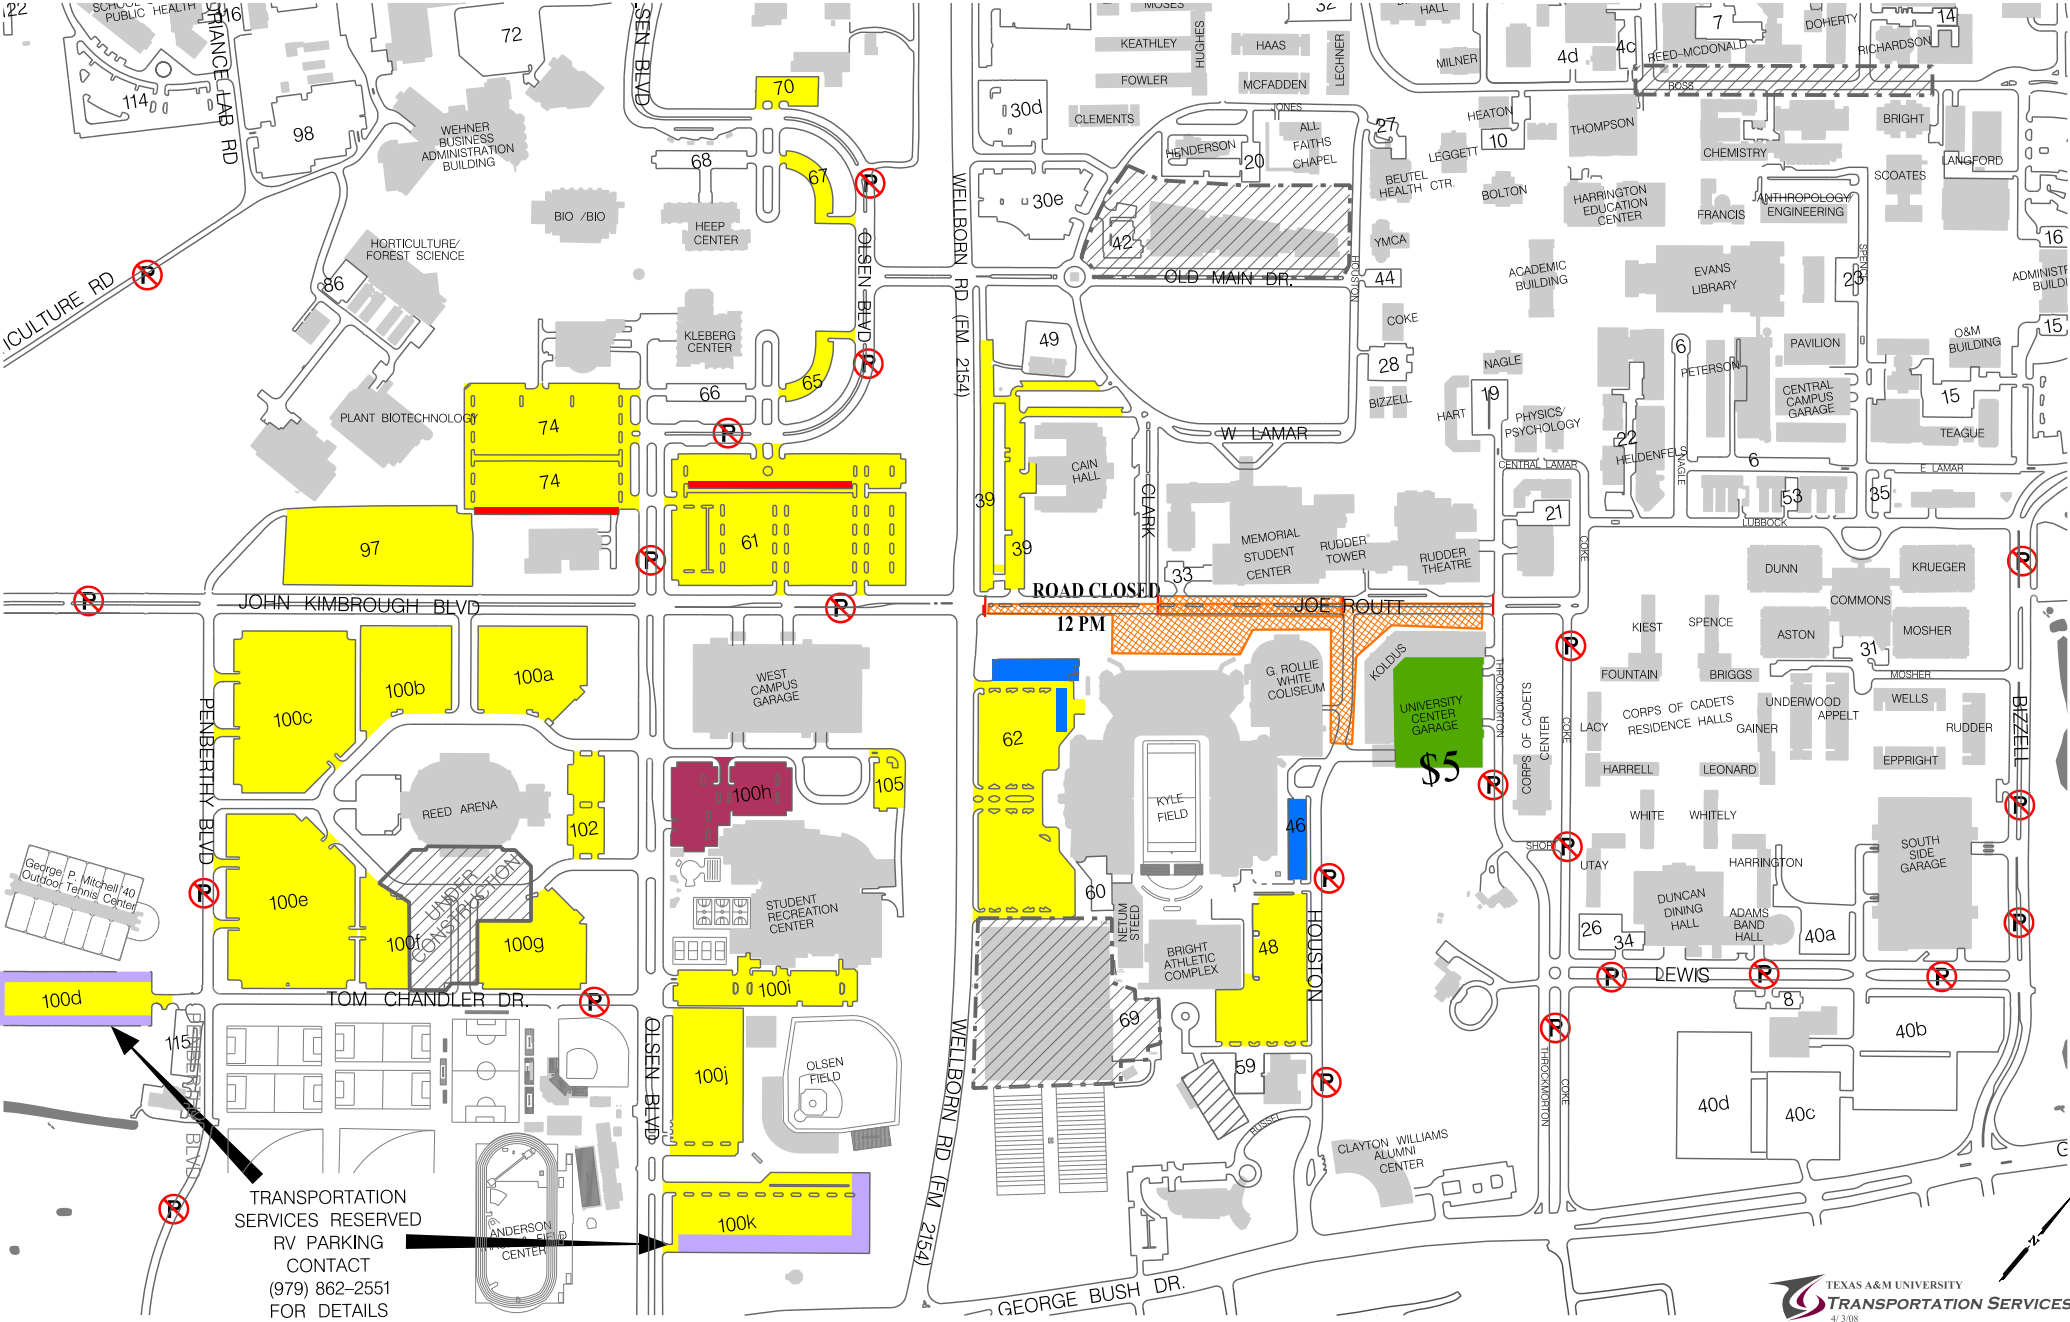

# MAROON AND WHITE GAME PARKING PLAN

April 19, 2008

■ \$5 PAID PARKING

■ DISABLED PARKING

■ REC CENTER PARKING ONLY

■ GENERAL OPEN PARKING

■ RV PARKING. RESERVATION REQUIRED

■ BUS PARKING

\*Note: NO STREET PARKING

Avoid parking in Reserved Spaces, Driveways, Loading Docks, bike lanes and No-Parking Zones

TRANSPORTATION SERVICES RESERVED  
RV PARKING  
CONTACT  
(979) 862-2551  
FOR DETAILS